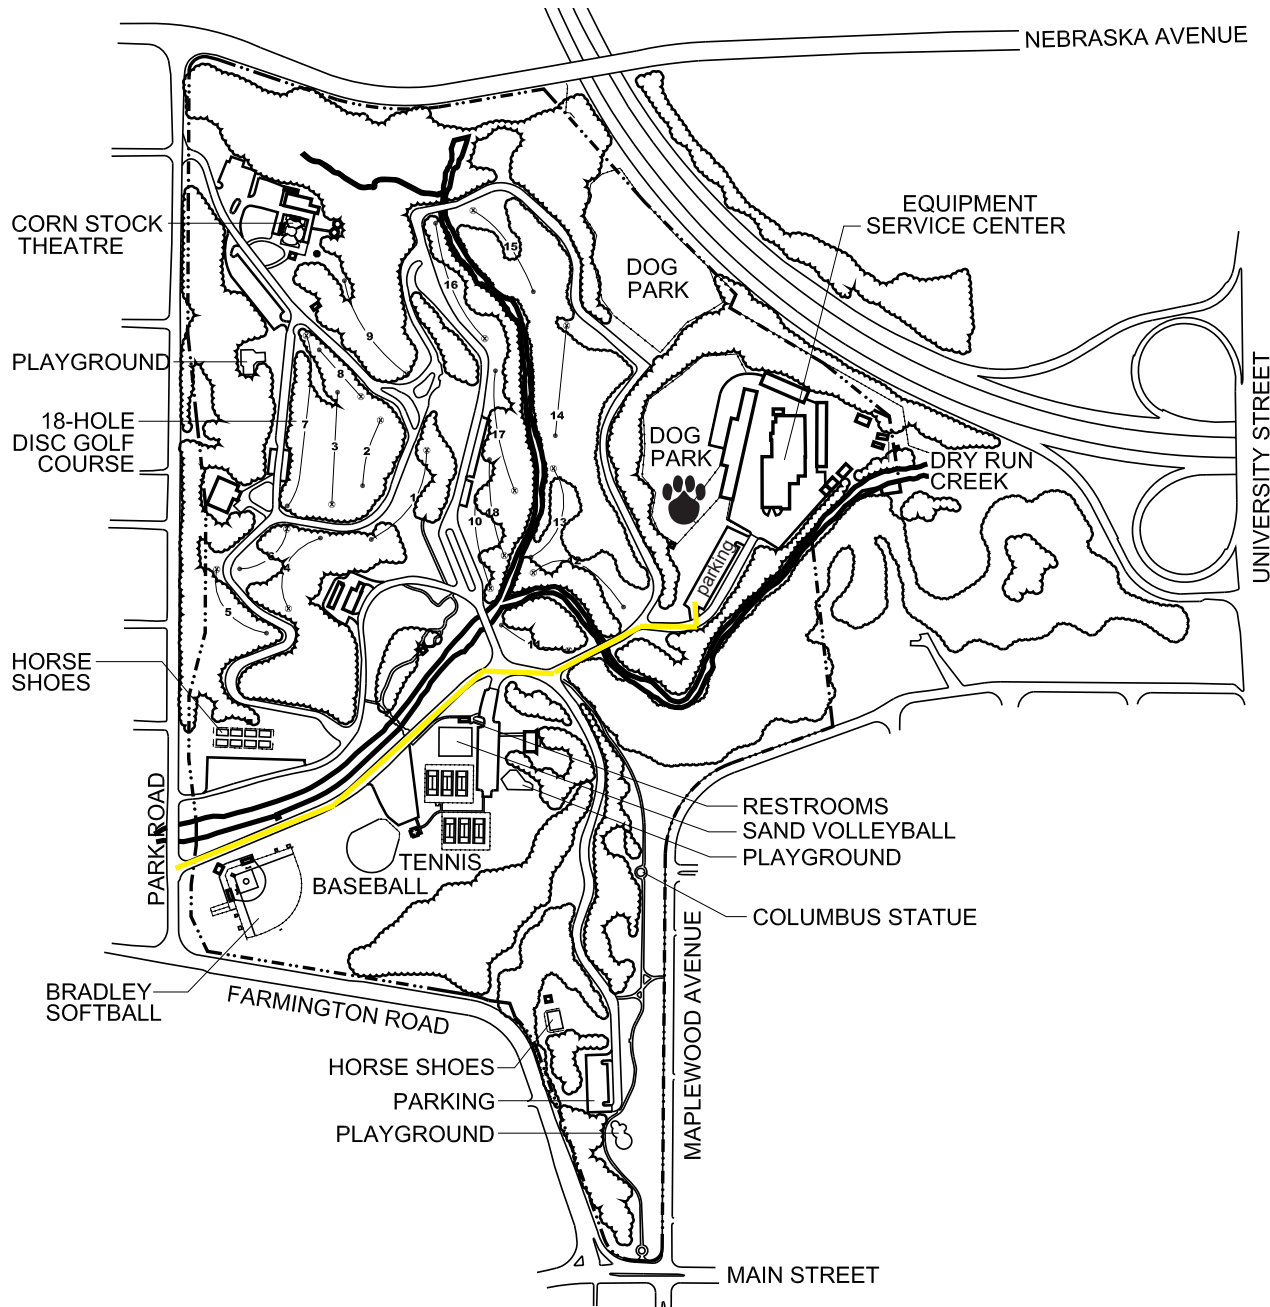

Bradley Dog Park

Directions:
Enter lower Bradley Park off of Park Road, near the Bradley Softball diamond. Follow the drive towards the back of the park. There is a parking lot adjacent to the dog park.